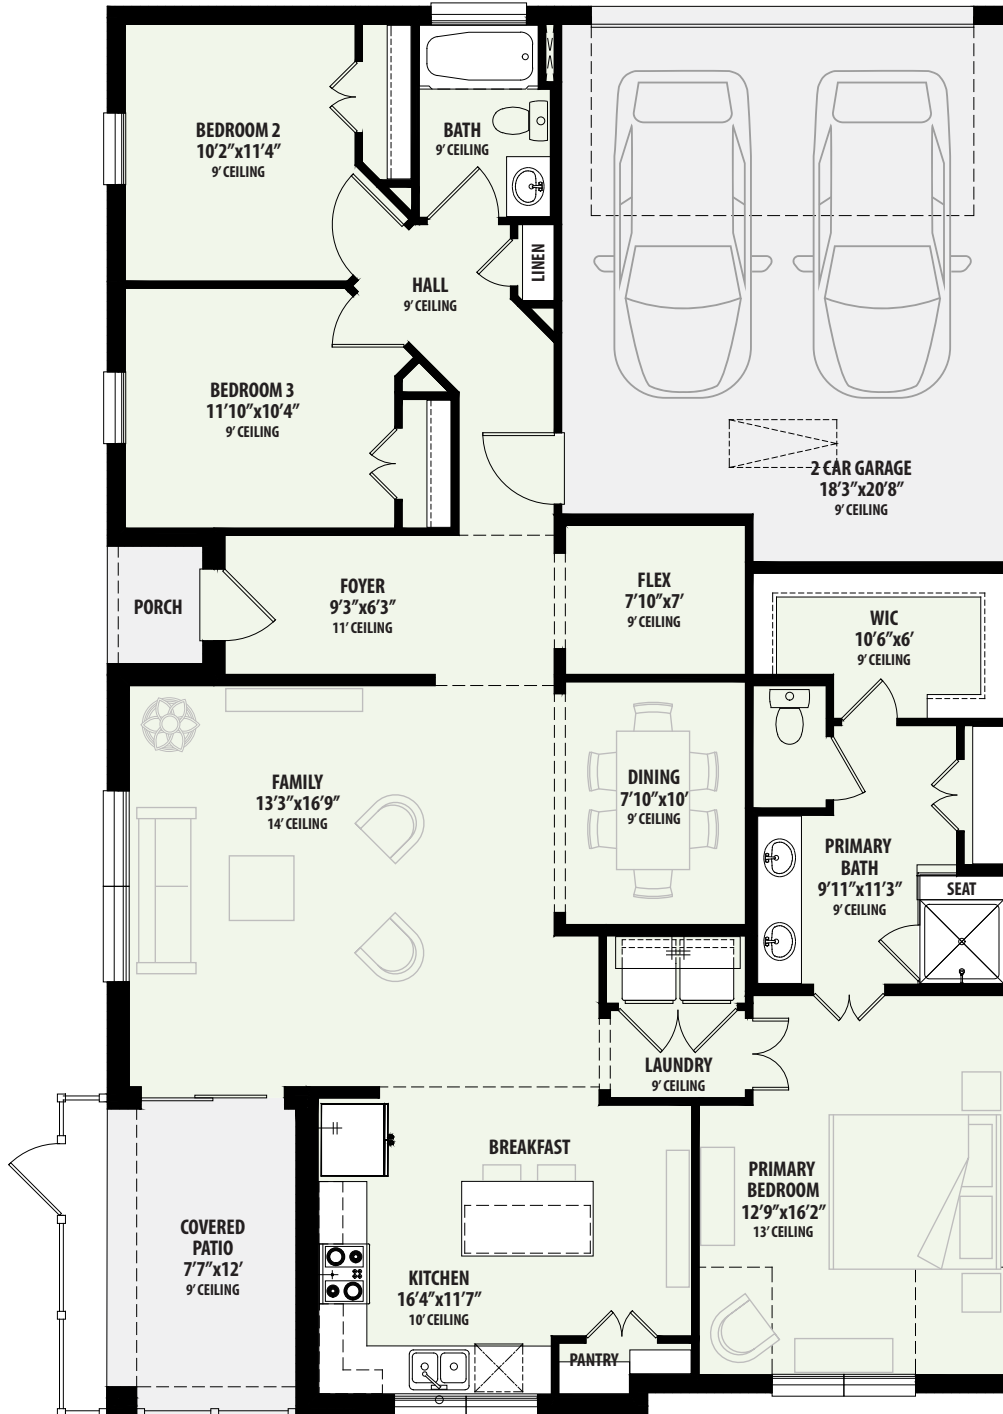

Milan Woodbridge

PLAN 3843
3 Bed / 2 Bath / Flex / 2 Car Garage
TOTAL A/C SQ. FT. 1,680

VILLAS

All square footages and room dimensions are approximate. Prices, products and specifications are subject to change without notice. Some features shown on the floor plan may be options, please refer to the list of standard features for complete list. Landscaping is not accurately reflected on floor plan.